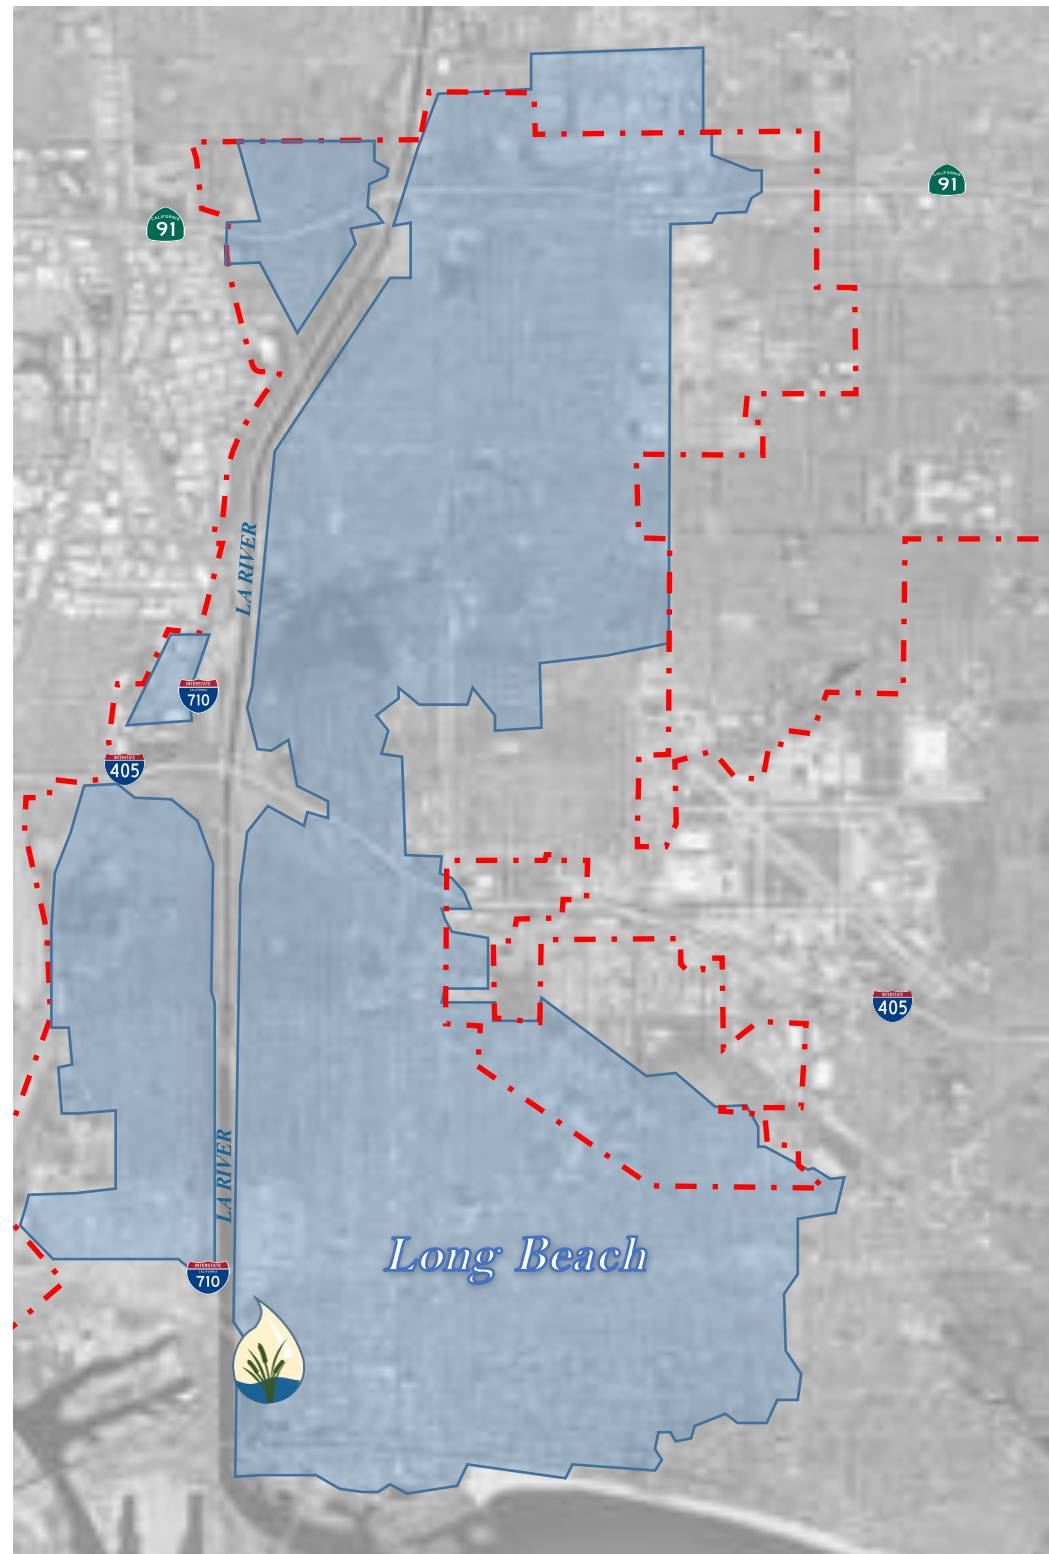

LB-MUST Project

Project Location

Legend

LB-MUST Facility and Wetlands

Tributary Watershed Basins

City Boundary

CITY OF
LONG BEACH